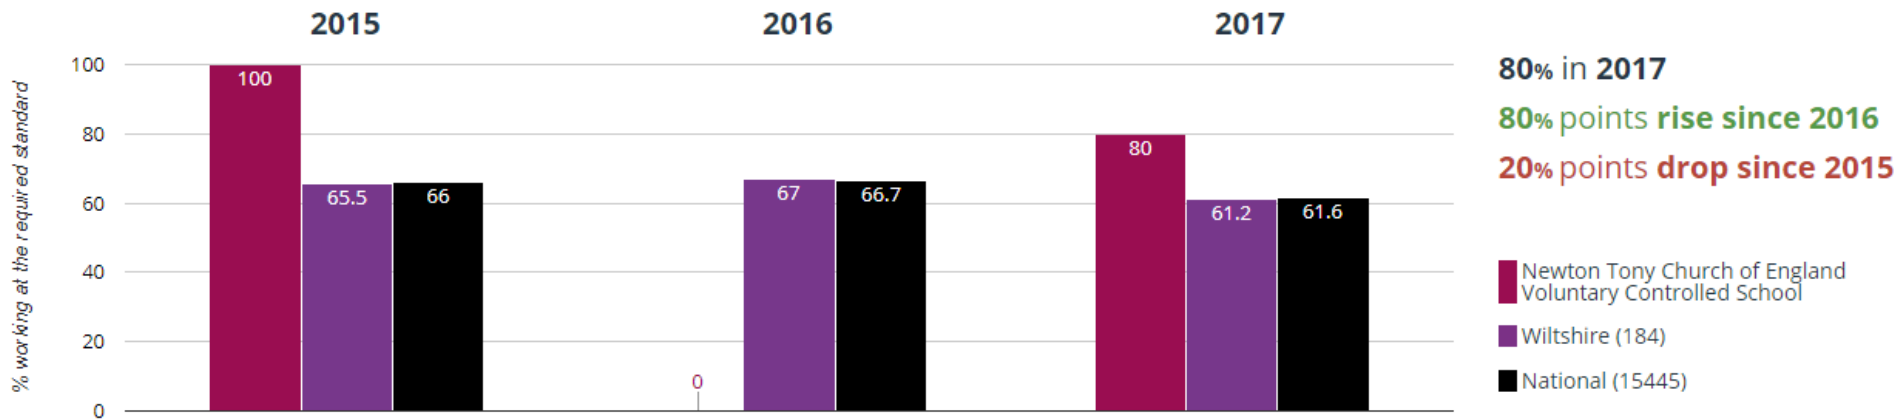

Newton Tony CE VC Primary School

Phonics Screening Check results 2017

Year 2: Working At

Year 1: Working At