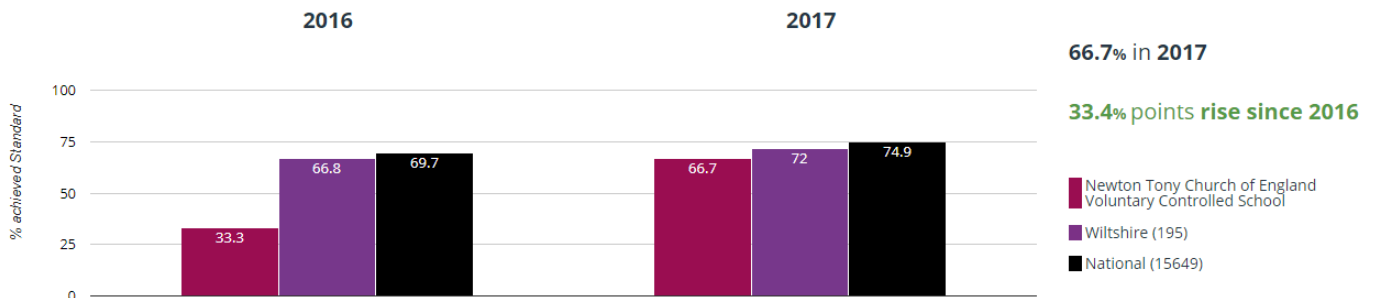

Newton Tony CE VC Primary School

Key Stage 2 (Year 6) Maths results 2017

⊕ Maths - average scaled score

⊕ Maths - achieved standard

⊕ Maths