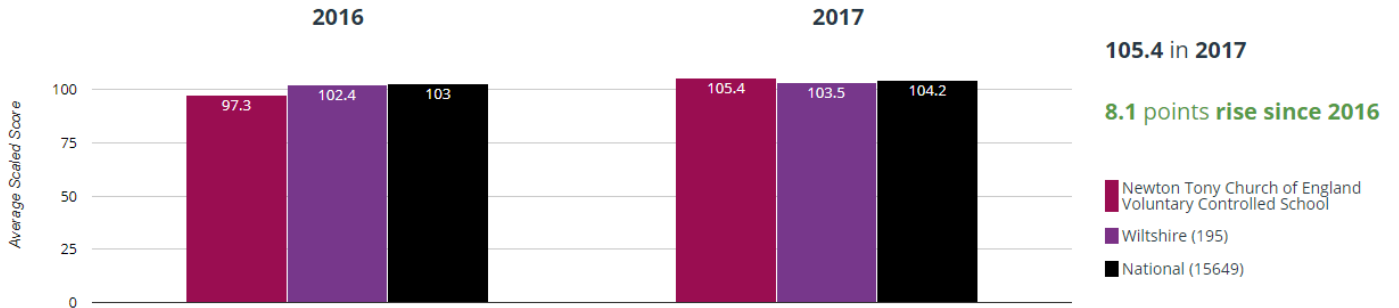

Newton Tony CE VC Primary School

Key Stage 2 (Year 6) Maths results 2017

⊕ Maths - average scaled score

⊕ Maths - achieved standard

⊕ Maths