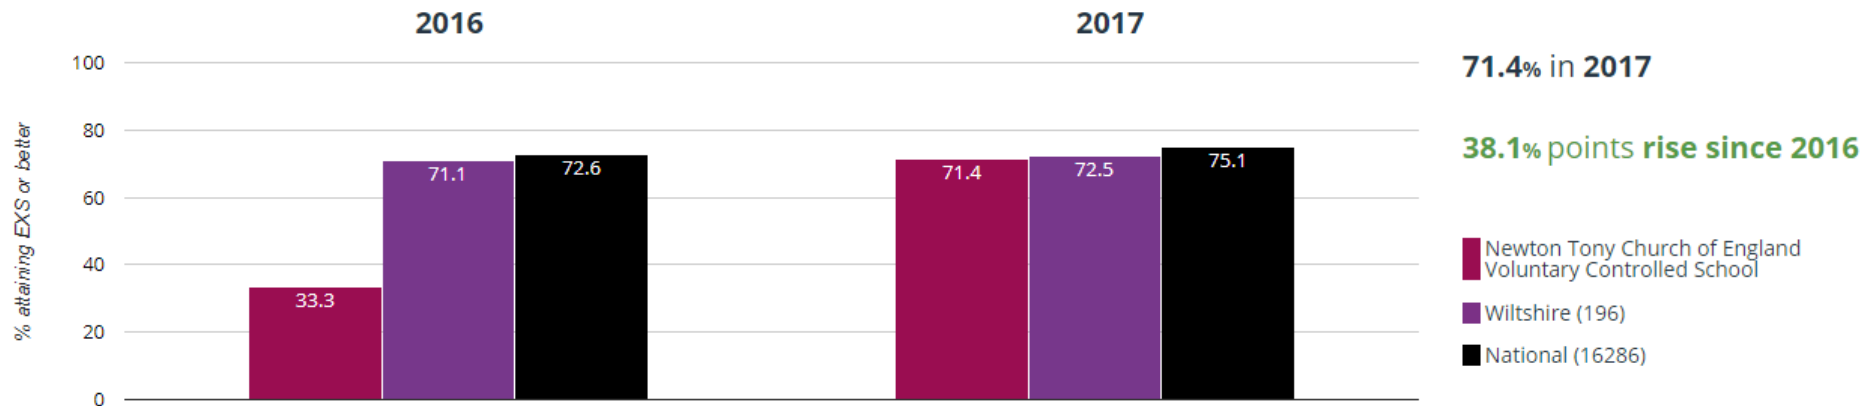

Newton Tony CE VC Primary School

Key Stage 1 (Year 2) Maths results 2017

+ Maths - attaining EXS or better

+ Maths - attaining GDS