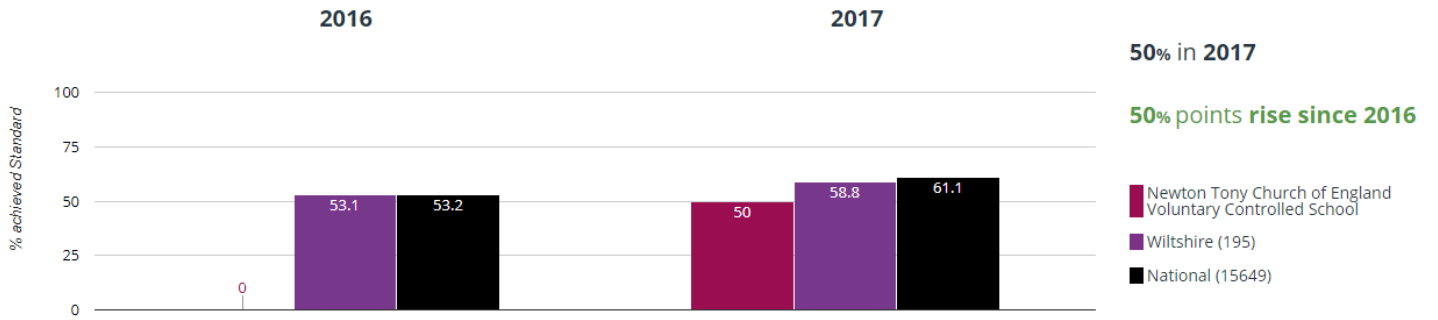

Newton Tony CE VC Primary School

Key Stage 2 (Year 6) Reading, Writing and Maths combined results 2017

RWM - achieved standard

RWM